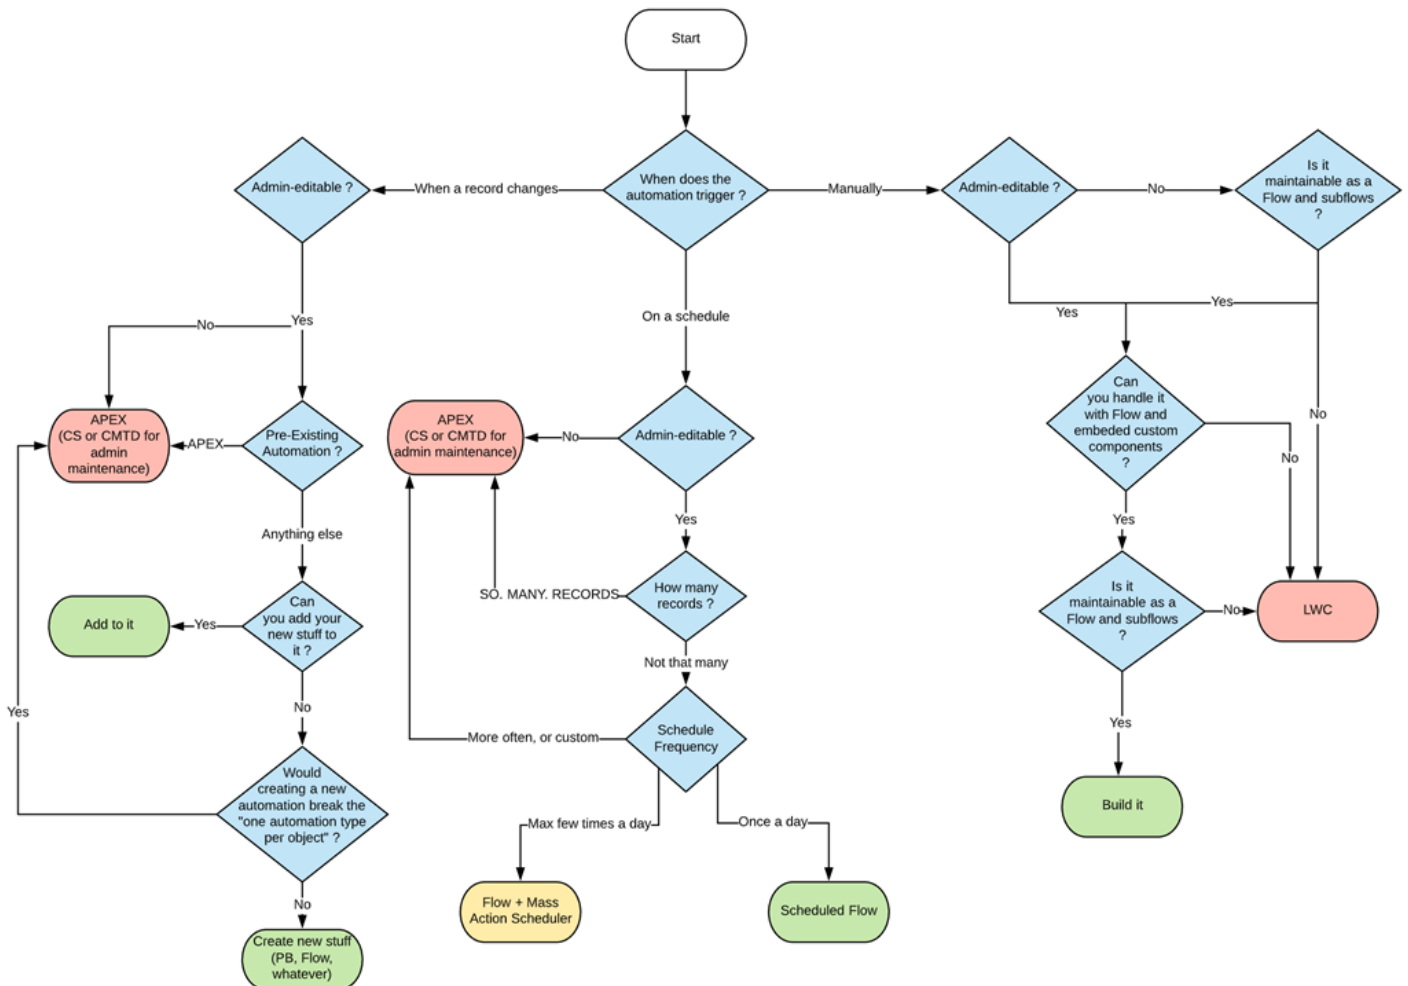

# What Automation do I create Flowchart

Revision #1

Created 2021-01-13 17:30:57 UTC by Windyo

Updated 2021-01-13 17:31:13 UTC by Windyo